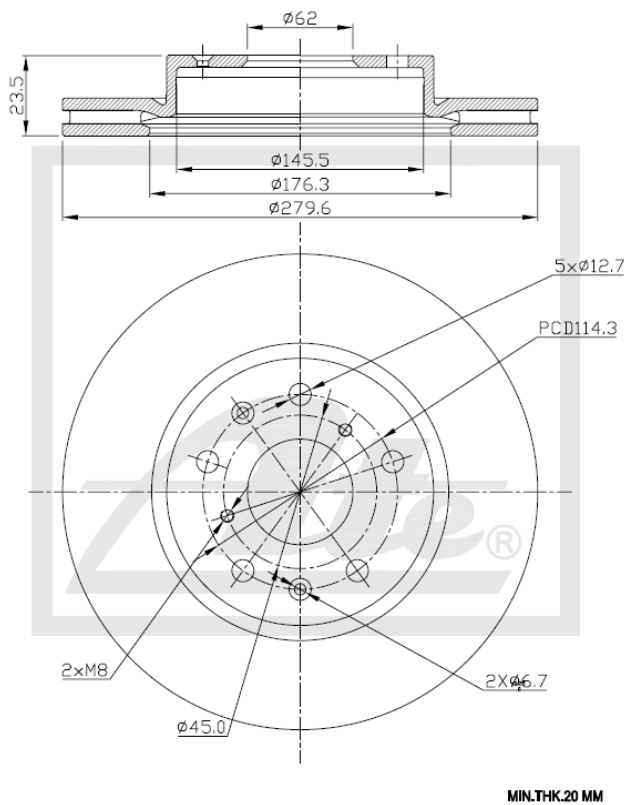

NEW PART NUMBER

Drawing

Details of New Part

Brake Disc – Front

Product Dimensions

Diameter – 279.6mm

Thickness - 22mm

Height – 47mm

PCD – 114.3mm

Spigot – 62mm

Package Dimensions

Weight –6000g

L – 320mm

W – 320mm

H – 55mm